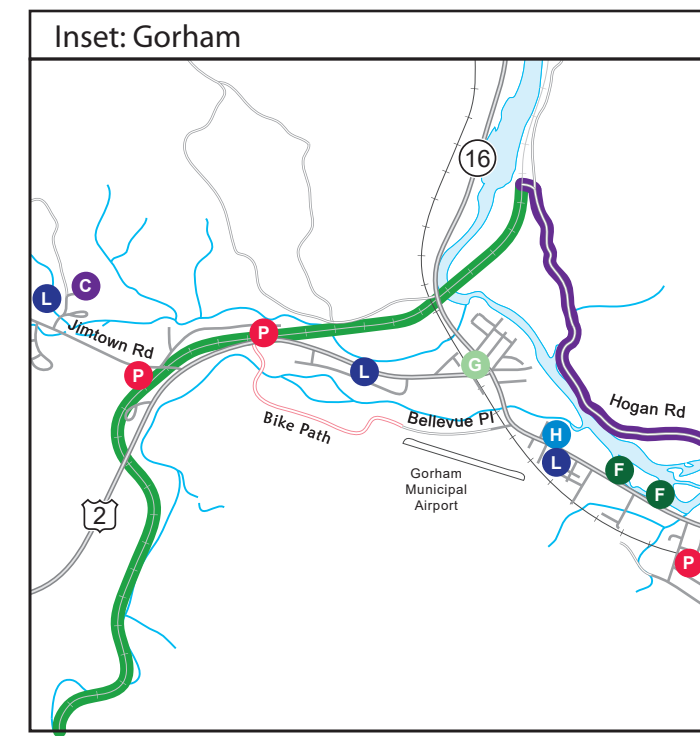

LEGEND

- Primary Road - paved
- Secondary Road - paved
- Dirt Road
- Rail Trail
- Recreation Path
- Day Parking (P)
- Overnight Parking (P)
- Bike Shop (B)
- Mtn Bike Ctr (M)
- Mileage from Woodsville
- Mileage from Bethel
- Camping (C)
- Lodging (L)
- Food (F)
- Grocery (G)
- Hospital (H)

Scale: 0 to 3 miles / 0 to 3 km

Cartography by Larry Garland

THE CROSS NEW HAMPSHIRE ADVENTURE TRAIL

BIKE ACROSS NORTHERN NEW HAMPSHIRE ON SCENIC TRAILS AND BACKROADS

2019-2020 Edition