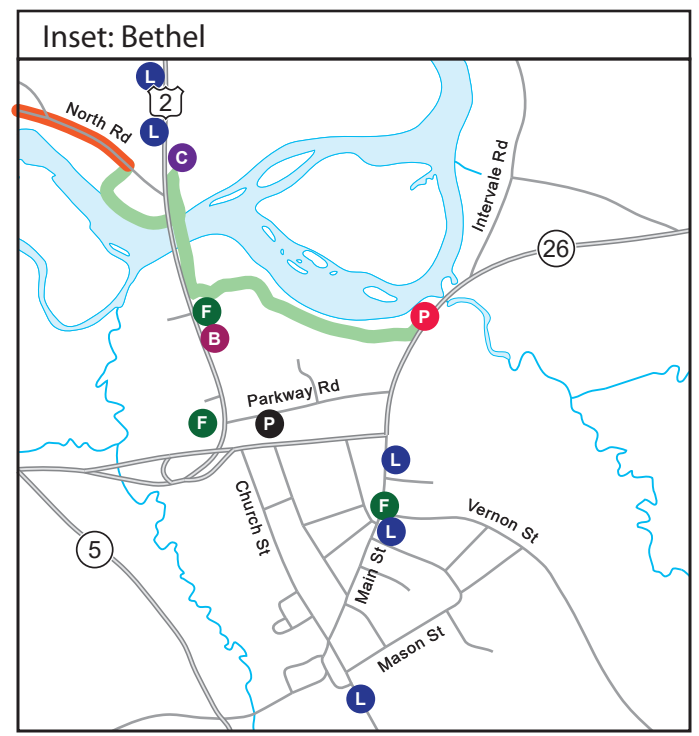

LEGEND

- Primary Road - paved
- Secondary Road - paved
- Dirt Road
- Rail Trail
- Recreation Path
- Day Parking (P)
- Overnight Parking (P)
- Bike Shop (B)
- Mtn Bike Ctr (M)
- Mileage from Woodsville
- Mileage from Bethel
- Camping (C)
- Lodging (L)
- Food (F)
- Grocery (G)
- Hospital (H)

Scale: 0 to 3 miles / 0 to 3 km

Cartography by Larry Garland

THE CROSS NEW HAMPSHIRE ADVENTURE TRAIL

BIKE ACROSS NORTHERN NEW HAMPSHIRE ON SCENIC TRAILS AND BACKROADS

2019-2020 Edition