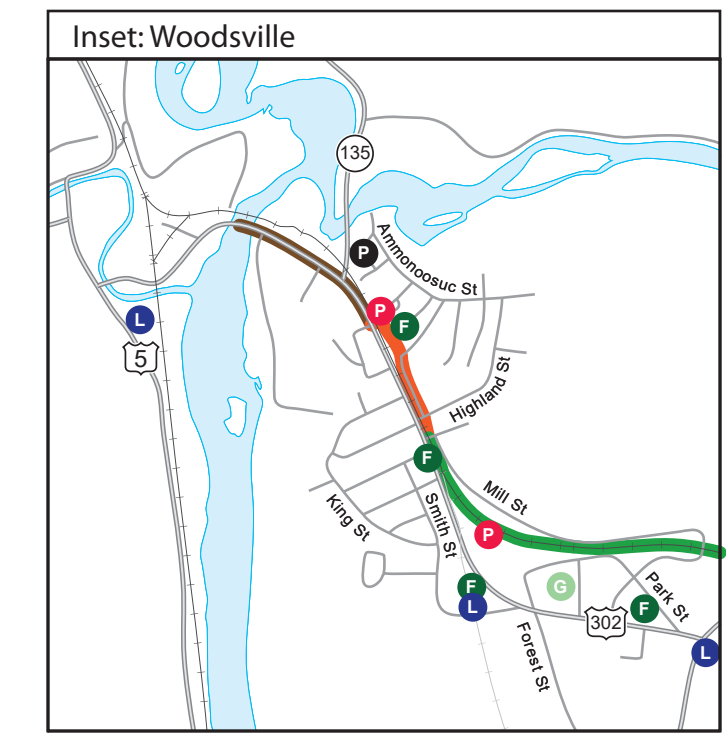

To download detailed cue sheets, or load the online maps onto your GPS, go to:
www.crossnewhampshire.org

Questions? Comments?
Photos for the gallery? email:
crossnewhampshire@gmail.com

This map was funded by a grant from the New Hampshire Charitable Foundation's Neil and Louise Tillotson Fund

The Cross New Hampshire Adventure Trail is supported by:

Rivers and Trails Division

Copyright© 2019 Cross New Hampshire Adventure Trail
Price \$4.00

LEGEND

- Primary Road - paved
- Secondary Road - paved
- Dirt Road
- Rail Trail
- Recreation Path