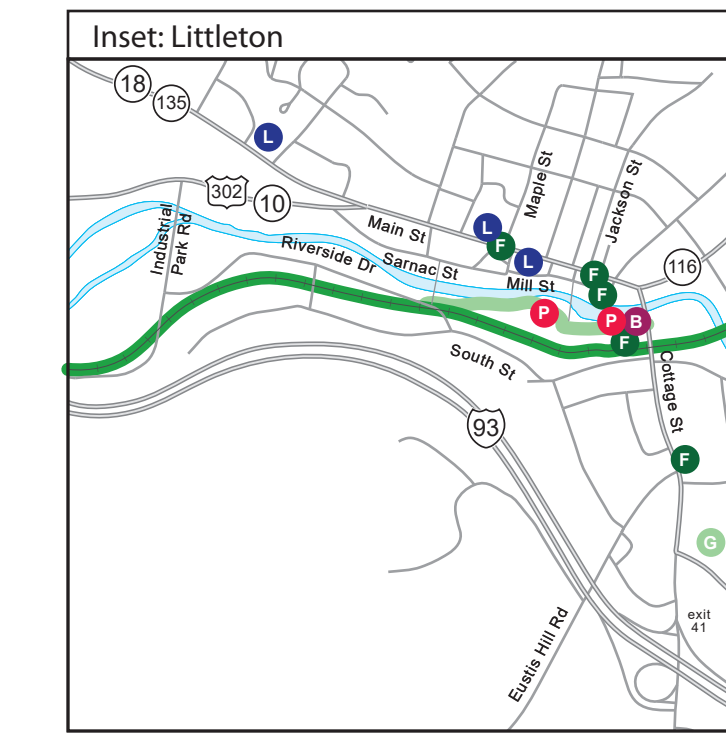

To download detailed cue sheets, or load the online maps onto your GPS, go to:
www.crossnewhampshire.org

Questions? Comments?
Photos for the gallery? email:
crossnewhampshire@gmail.com

This map was funded by a grant from the New Hampshire Charitable Foundation's Neil and Louise Tillotson Fund

The Cross New Hampshire Adventure Trail is supported by:

Rivers and Trails Division

Copyright© 2019 Cross New Hampshire Adventure Trail
Price \$4.00

LEGEND

- Primary Road - paved
- Secondary Road - paved
- Dirt Road
- Rail Trail
- Recreation Path