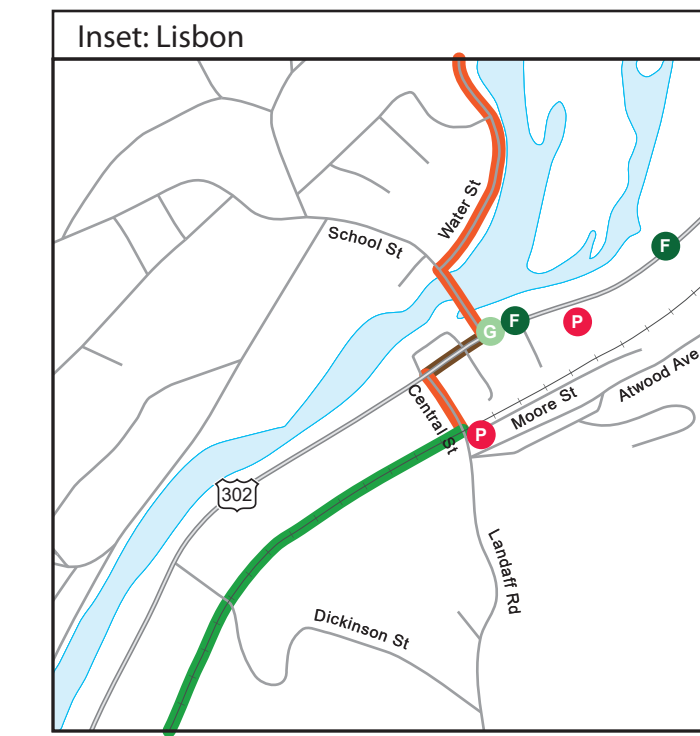

To download detailed cue sheets, or load the online maps onto your GPS, go to:
www.crossnewhampshire.org

Questions? Comments?
Photos for the gallery? email:
crossnewhampshire@gmail.com

This map was funded by a grant from the New Hampshire Charitable Foundation's Neil and Louise Tillotson Fund

The Cross New Hampshire Adventure Trail is supported by:

Rivers and Trails Division

Copyright© 2019 Cross New Hampshire Adventure Trail
Price \$4.00

LEGEND

- Primary Road - paved
- Secondary Road - paved
- Dirt Road
- Rail Trail
- Recreation Path