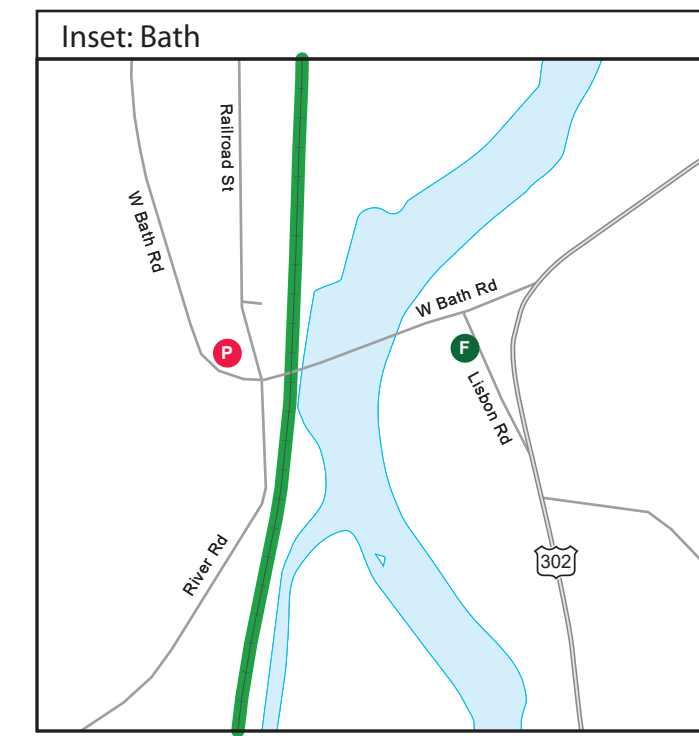

To download detailed cue sheets, or load the online maps onto your GPS, go to:
www.crossnewhampshire.org

Questions? Comments?
Photos for the gallery? email:
crossnewhampshire@gmail.com

This map was funded by a grant from the New Hampshire Charitable Foundation's Neil and Louise Tillotson Fund

The Cross New Hampshire Adventure Trail is supported by:

Rivers and Trails Division

Copyright© 2019 Cross New Hampshire Adventure Trail
Price \$4.00

LEGEND

- Primary Road - paved
- Secondary Road - paved
- Dirt Road
- Rail Trail
- Recreation Path