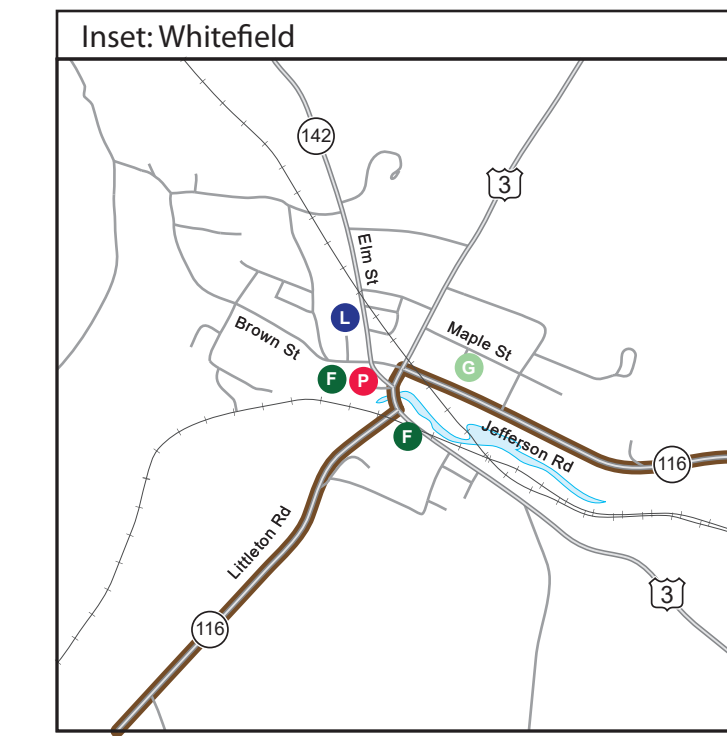

To download detailed cue sheets, or load the online maps onto your GPS, go to:
www.crossnewhampshire.org

Questions? Comments?
Photos for the gallery? email:
crossnewhampshire@gmail.com

This map was funded by a grant from the New Hampshire Charitable Foundation's Neil and Louise Tillotson Fund

The Cross New Hampshire Adventure Trail is supported by:

Rivers and Trails Division

Copyright© 2019 Cross New Hampshire Adventure Trail
Price \$4.00

LEGEND

- Primary Road - paved
- Secondary Road - paved
- Dirt Road
- Rail Trail
- Recreation Path