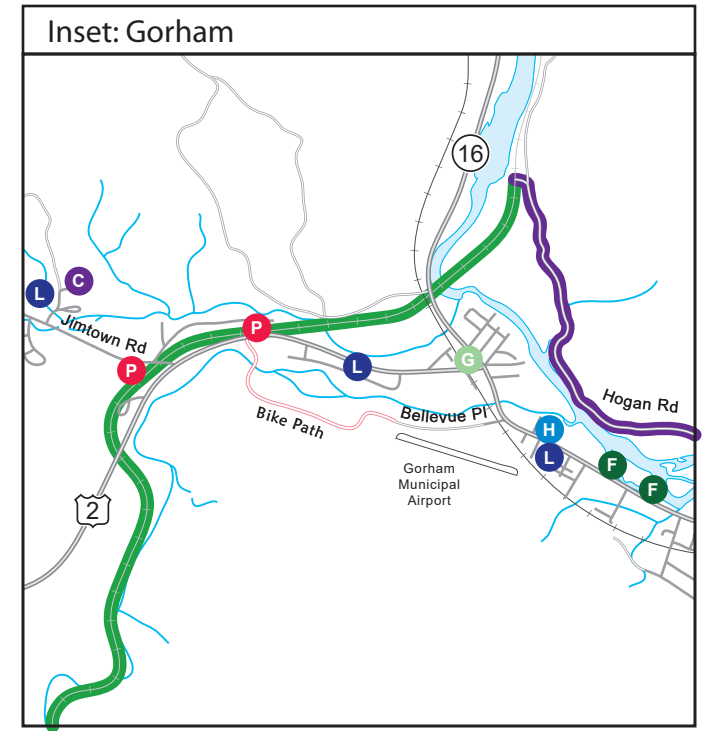

**LEGEND**

- Primary Road - paved
- Secondary Road - paved
- Dirt Road
- Rail Trail
- Recreation Path

- Day Parking
- Overnight Parking
- Bike Shop
- Mtn Bike Ctr
- Mileage from Woodsville
- Mileage from Bethel

- Camping
- Lodging
- Food
- Grocery
- Hospital

Scale: 0 miles / 0 km to 3 miles / 3 km

Cartography by Larry Garland

# THE CROSS NEW HAMPSHIRE ADVENTURE TRAIL

**BIKE ACROSS  
NORTHERN  
NEW HAMPSHIRE  
ON SCENIC TRAILS  
AND BACKROADS**

2019-2020 Edition