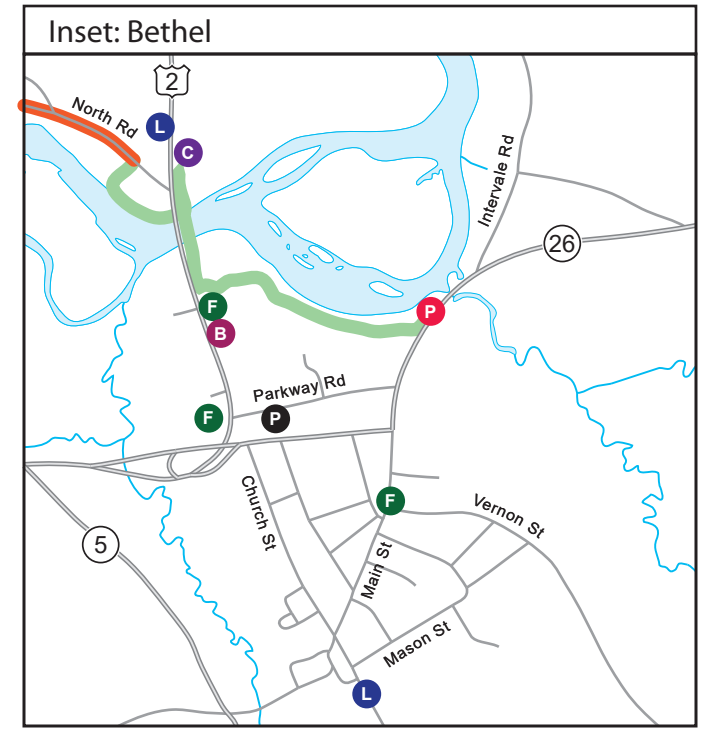

**LEGEND**

- Primary Road - paved
- Secondary Road - paved
- Dirt Road
- Rail Trail
- Recreation Path

- Day Parking
- Overnight Parking
- Bike Shop
- Mtn Bike Ctr
- Mileage from Woodsville
- Mileage from Bethel

- Camping
- Lodging
- Food
- Grocery
- Hospital

Scale: 0 miles / 0 km to 3 miles / 3 km

Cartography by Larry Garland

# THE CROSS NEW HAMPSHIRE ADVENTURE TRAIL

**BIKE ACROSS  
NORTHERN  
NEW HAMPSHIRE  
ON SCENIC TRAILS  
AND BACKROADS**

2019-2020 Edition